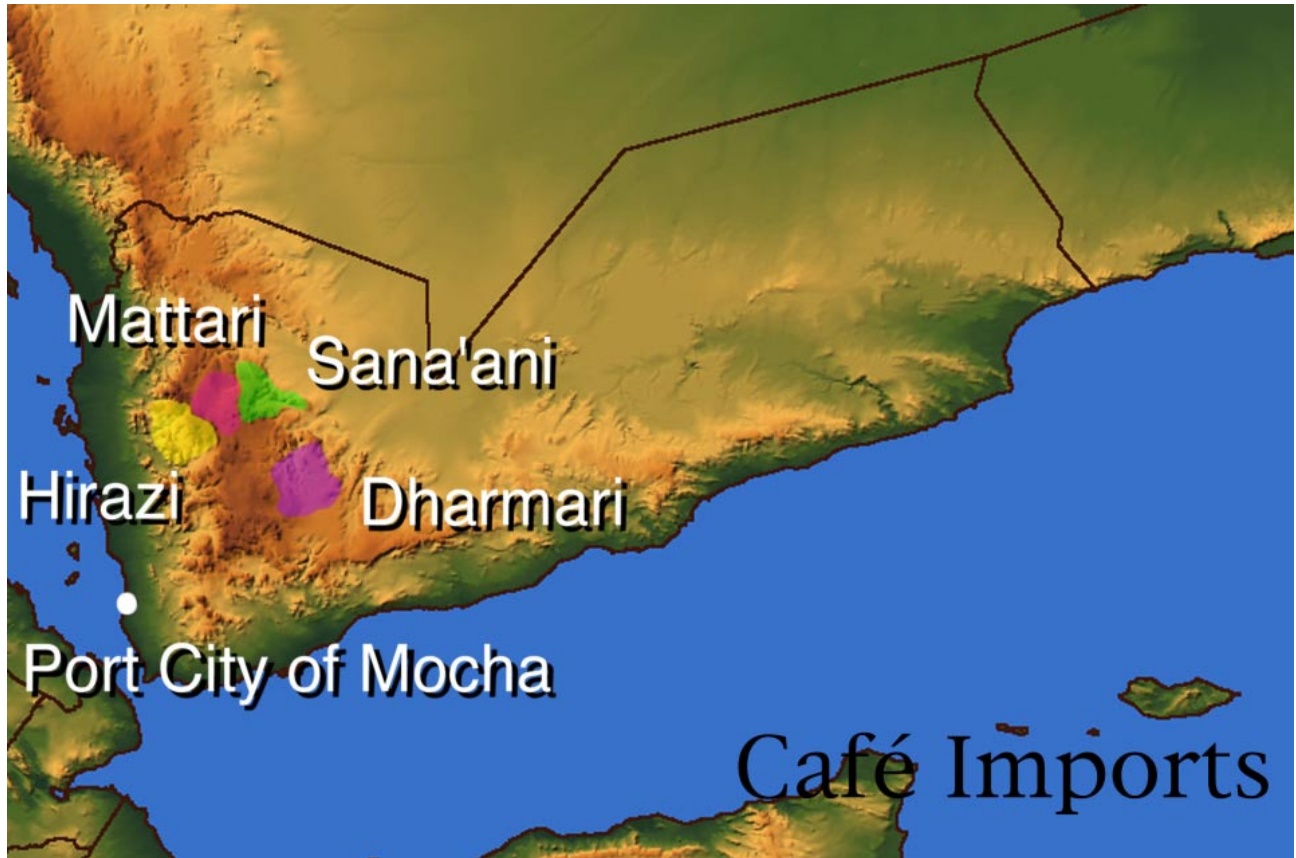

## Yemen

© Cafe Imports  
2140 Energy Park Drive  
Saint Paul, MN 55108  
651-209-6102 | 800-278-5065