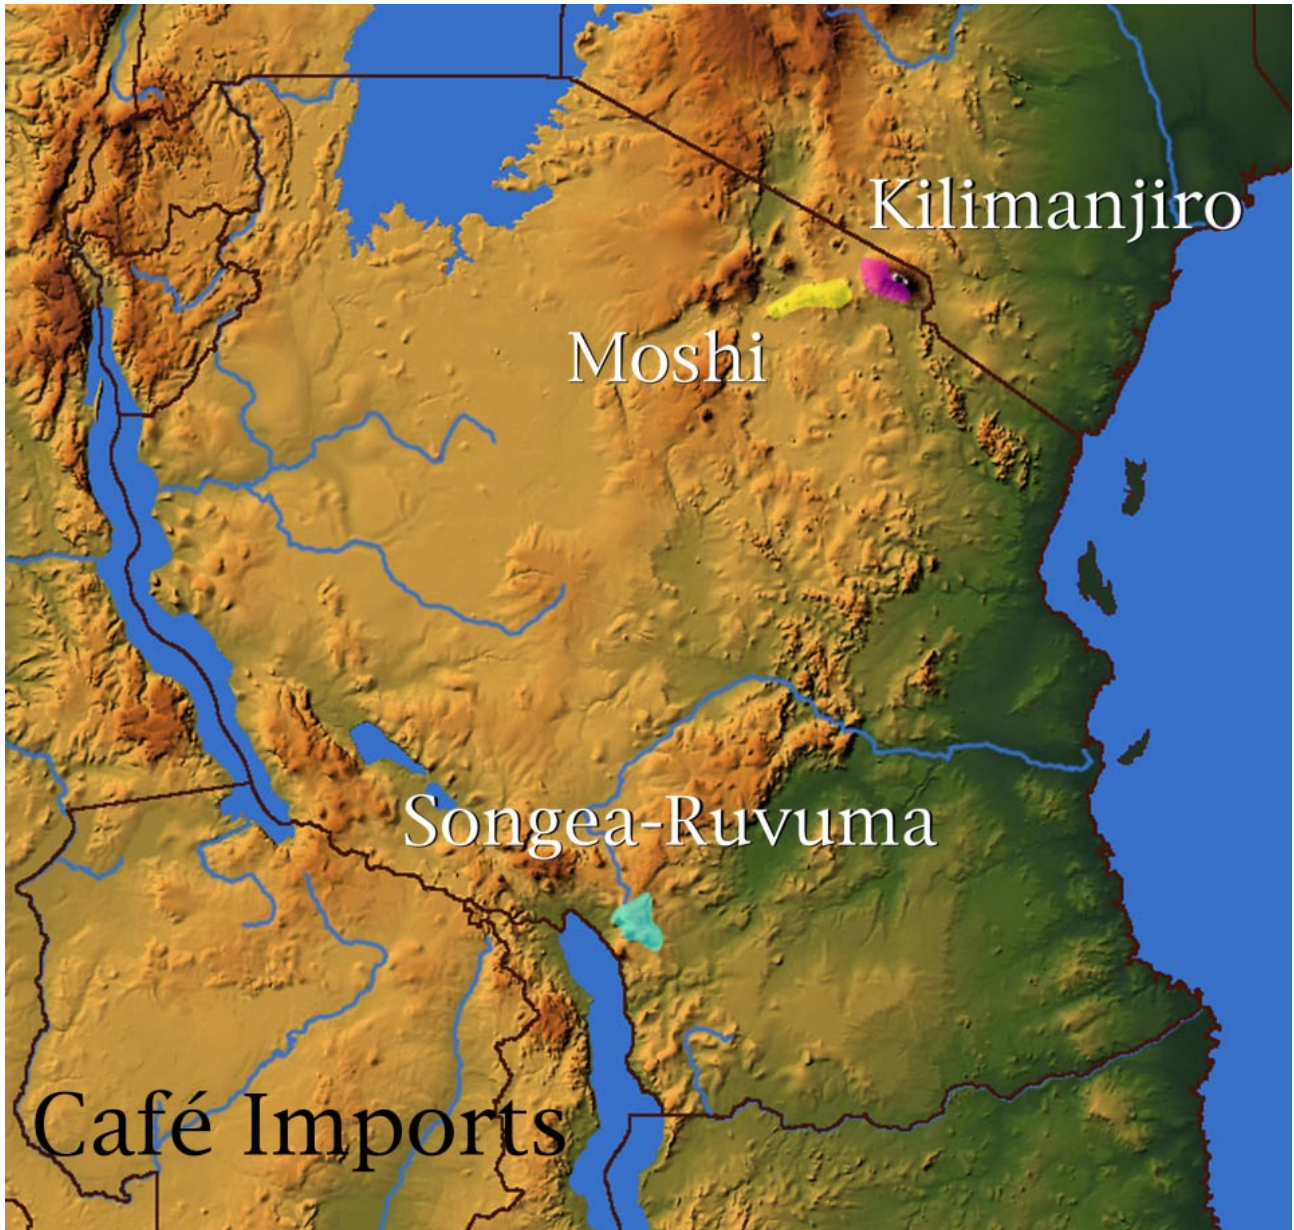

Tanzania

Café Imports

© Cafe Imports  
2140 Energy Park Drive  
Saint Paul, MN 55108  
651-209-6102 | 800-278-5065