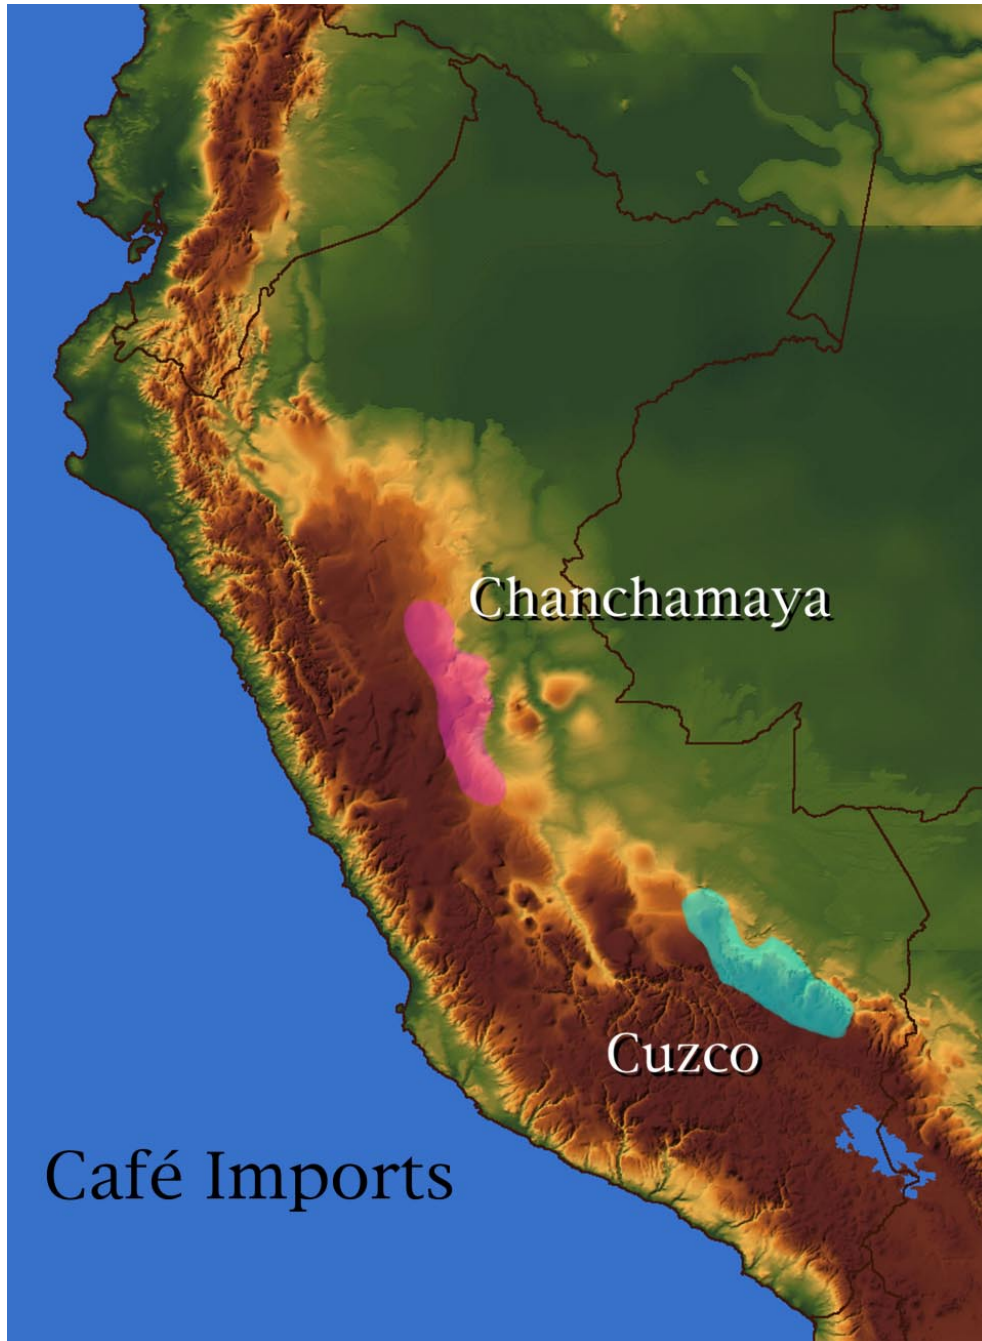

Peru

Café Imports

© Cafe Imports
2140 Energy Park Drive
Saint Paul, MN 55108
651-209-6102 | 800-278-5065