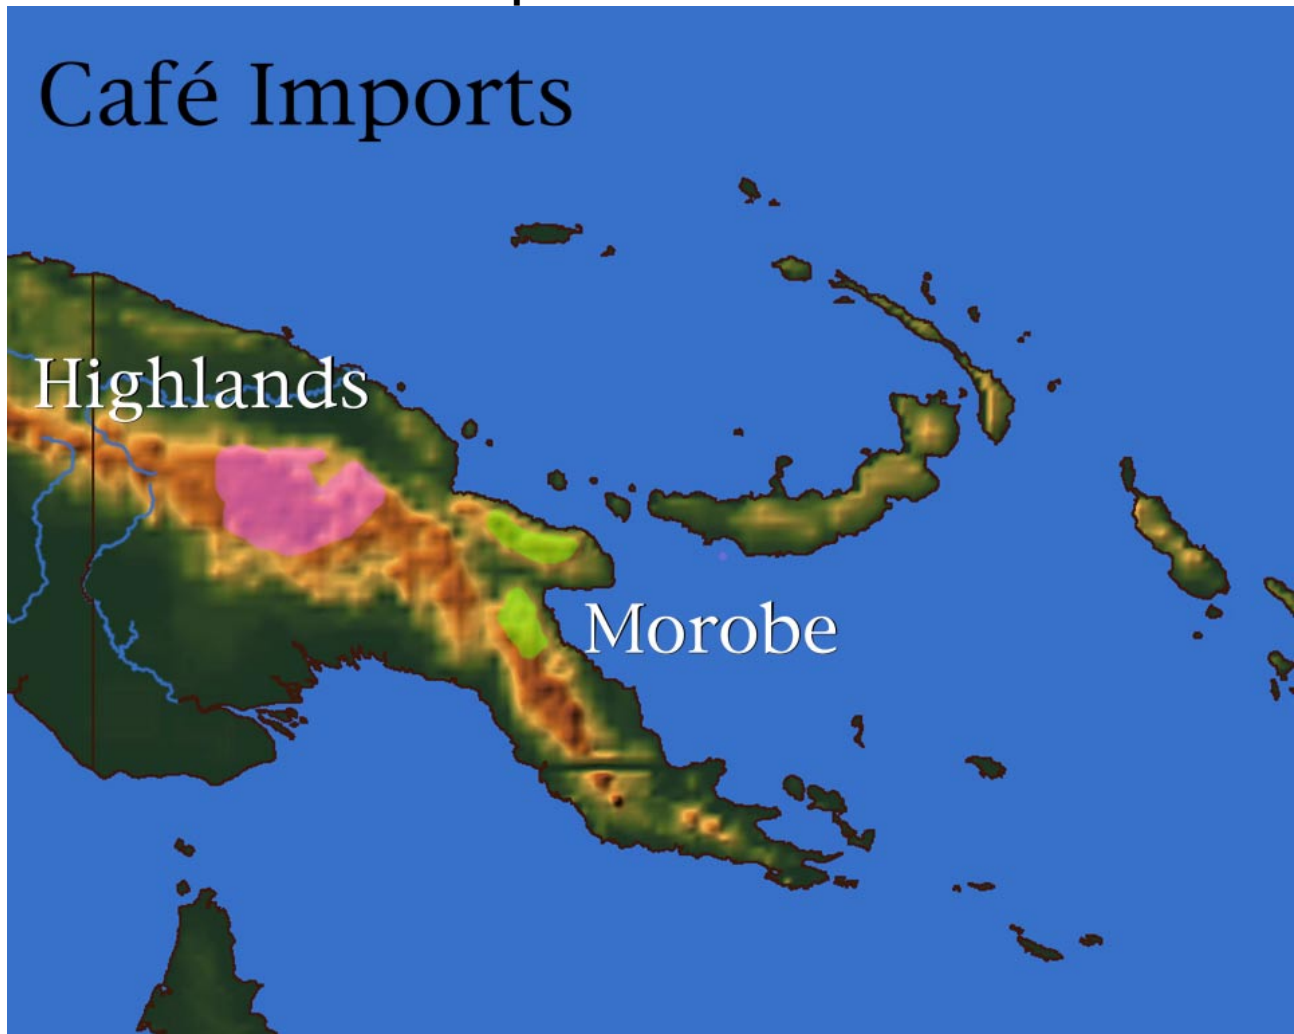

Papua New Guinea

© Cafe Imports
2140 Energy Park Drive
Saint Paul, MN 55108
651-209-6102 | 800-278-5065