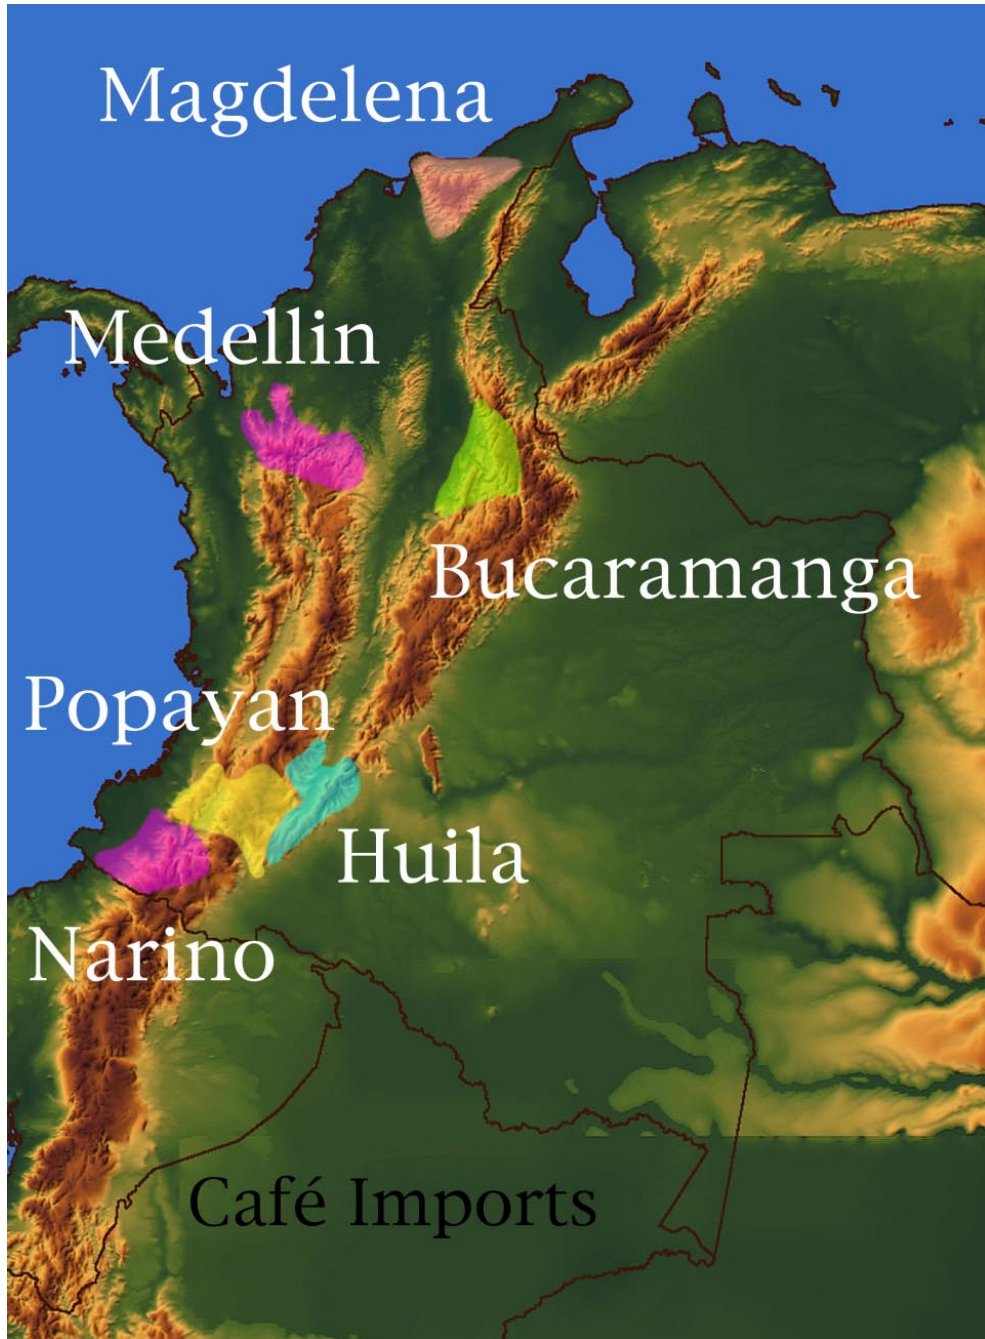

Colombia

© Cafe Imports
2140 Energy Park Drive
Saint Paul, MN 55108
651-209-6102 | 800-278-5065